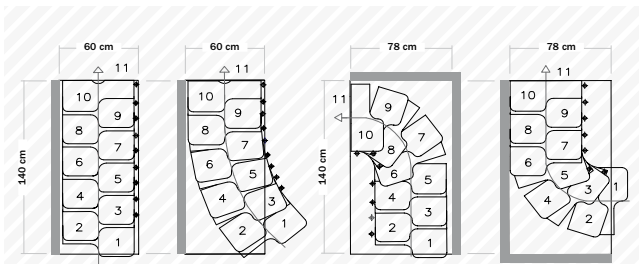

zipi

Art. K50054000

Kit K50055000

Kit K50053000

cod. 066722000

The mark of responsible forestry